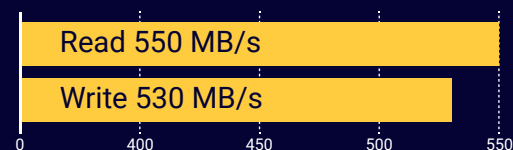

PS3112-S12DI

Rock-Solid SATA Worth Your Trust

- PS3112-S12DI controller
- SATA III
- TSMC 28nm process
- DDR4 / DDR3L
- 8-channel with 64CEs
- Capacity up to 16TB
- 3D TLC / pSLC supported
- Dual CPU architecture
- Phison 3rd Gen LDPC + RAID ECC
- AES256 / TCG Opal
- Polymer tantalum capacitor on board for Power Loss Protection
- 2.5" / M.2 2280 / M.2 2242

Sequential Performance

Random Performance