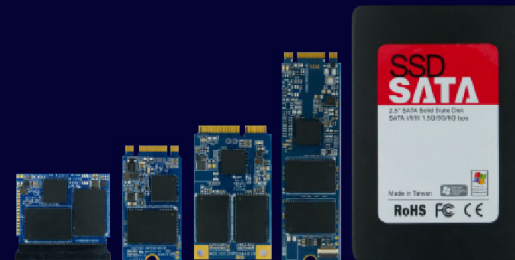

PS3117-S17TI

Impervious with Security and Savings

- PS3117-S17TI controller
- SATA III
- UMC 28nm process
- DRAM-less
- 2-channel with 16CEs
- Capacity up to 2TB
- 3D TLC / pSLC supported
- Single CPU architecture
- Phison 4th Gen LDPC + RAID ECC
- AES256 / TCG Opal
- 2.5" / M.2 2280 / M.2 2242 / mSATA / mSATA mini / CFast