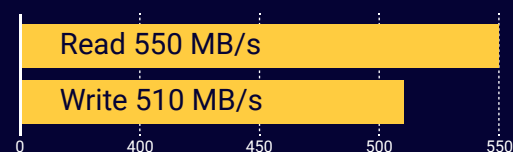

PS3117-S17TI

Impervious with Security and Savings

- PS3117-S17TI controller
- SATA III
- UMC 28nm process
- DRAM-less
- 2-channel with 16CEs
- Capacity up to 2TB
- 3D TLC / pSLC supported
- Single CPU architecture
- Phison 4th Gen LDPC + RAID ECC
- AES256 / TCG Opal
- 2.5" / M.2 2280 / M.2 2242 / mSATA / mSATA mini / CFast

Sequential Performance

Random Performance